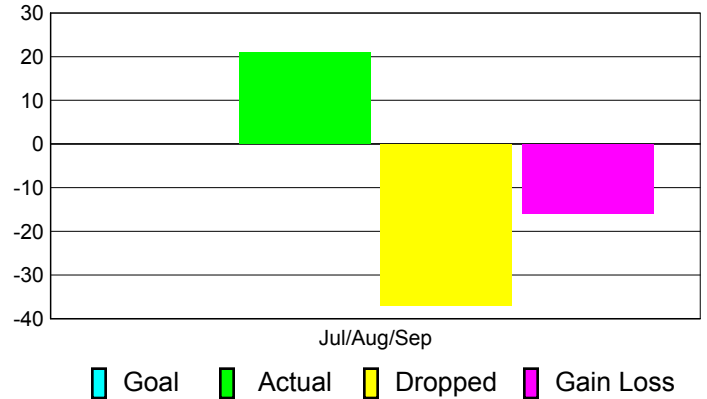

Club Results 2011-2012

Goal, New, Dropped, Gain/Loss

MEMBERSHIP

Membership Results
2011-2012

Membership
2010-2011

Month	Net Memb Goal	Actual New Memb	Actual Dropped Memb	Gain/Loss of Memb	Gain/Loss of Memb
Jul/Aug/Sep		21	-37	-16	-14
Totals		21	-37	-16	-14

Membership Results 2011-2012

Goal, New, Dropped, Gain/Loss

Comparison of Club Gain/Loss

Current Year Compared to the Previous Year

Comparison of Membership Gain/Loss

Current Year Compared to the Previous Year