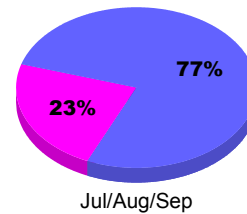

Club Results 2011-2012

Goal, New, Dropped, Gain/Loss

MEMBERSHIP

Membership Results
2011-2012

Membership
2010-2011

Month	Net Memb Goal	Actual New Memb	Actual Dropped Memb	Gain/Loss of Memb	Gain/Loss of Memb
Jul/Aug/Sep		21	-37	-16	-14
Totals		21	-37	-16	-14

Membership Results 2011-2012

Goal, New, Dropped, Gain/Loss

Comparison of Club Gain/Loss

Current Year Compared to the Previous Year

Comparison of Membership Gain/Loss

Current Year Compared to the Previous Year

YTD Status Quo Clubs 2011-2012

Status Quo Clubs Compared to Status Quo Members

Gender Comparison 2011-2012

Male Female